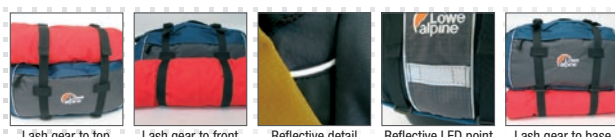

Peak Runner

Style Number: LS0005 00

C

Volume: 5lt / 300cu.in
Weight: 0.29kg / 10oz
Fabric: 2RN 330 / N630

The lightweight option - designed to carry all your needs with stability and comfort.

KEY FEATURES AND BENEFITS

- Side and front compression webbing keeps the load stable
- Reflective strips and LED light attachment for night visibility
- Extra loads can be carried on the top, front or base of the pack

ADDITIONAL FEATURES

Padded back, zippered front mesh pocket, grab handle, mesh side pockets, key clip.

K58 venetian red/slate grey

Lash gear to top

Lash gear to front

Reflective detail

Reflective LED point

Lash gear to base

Side compression